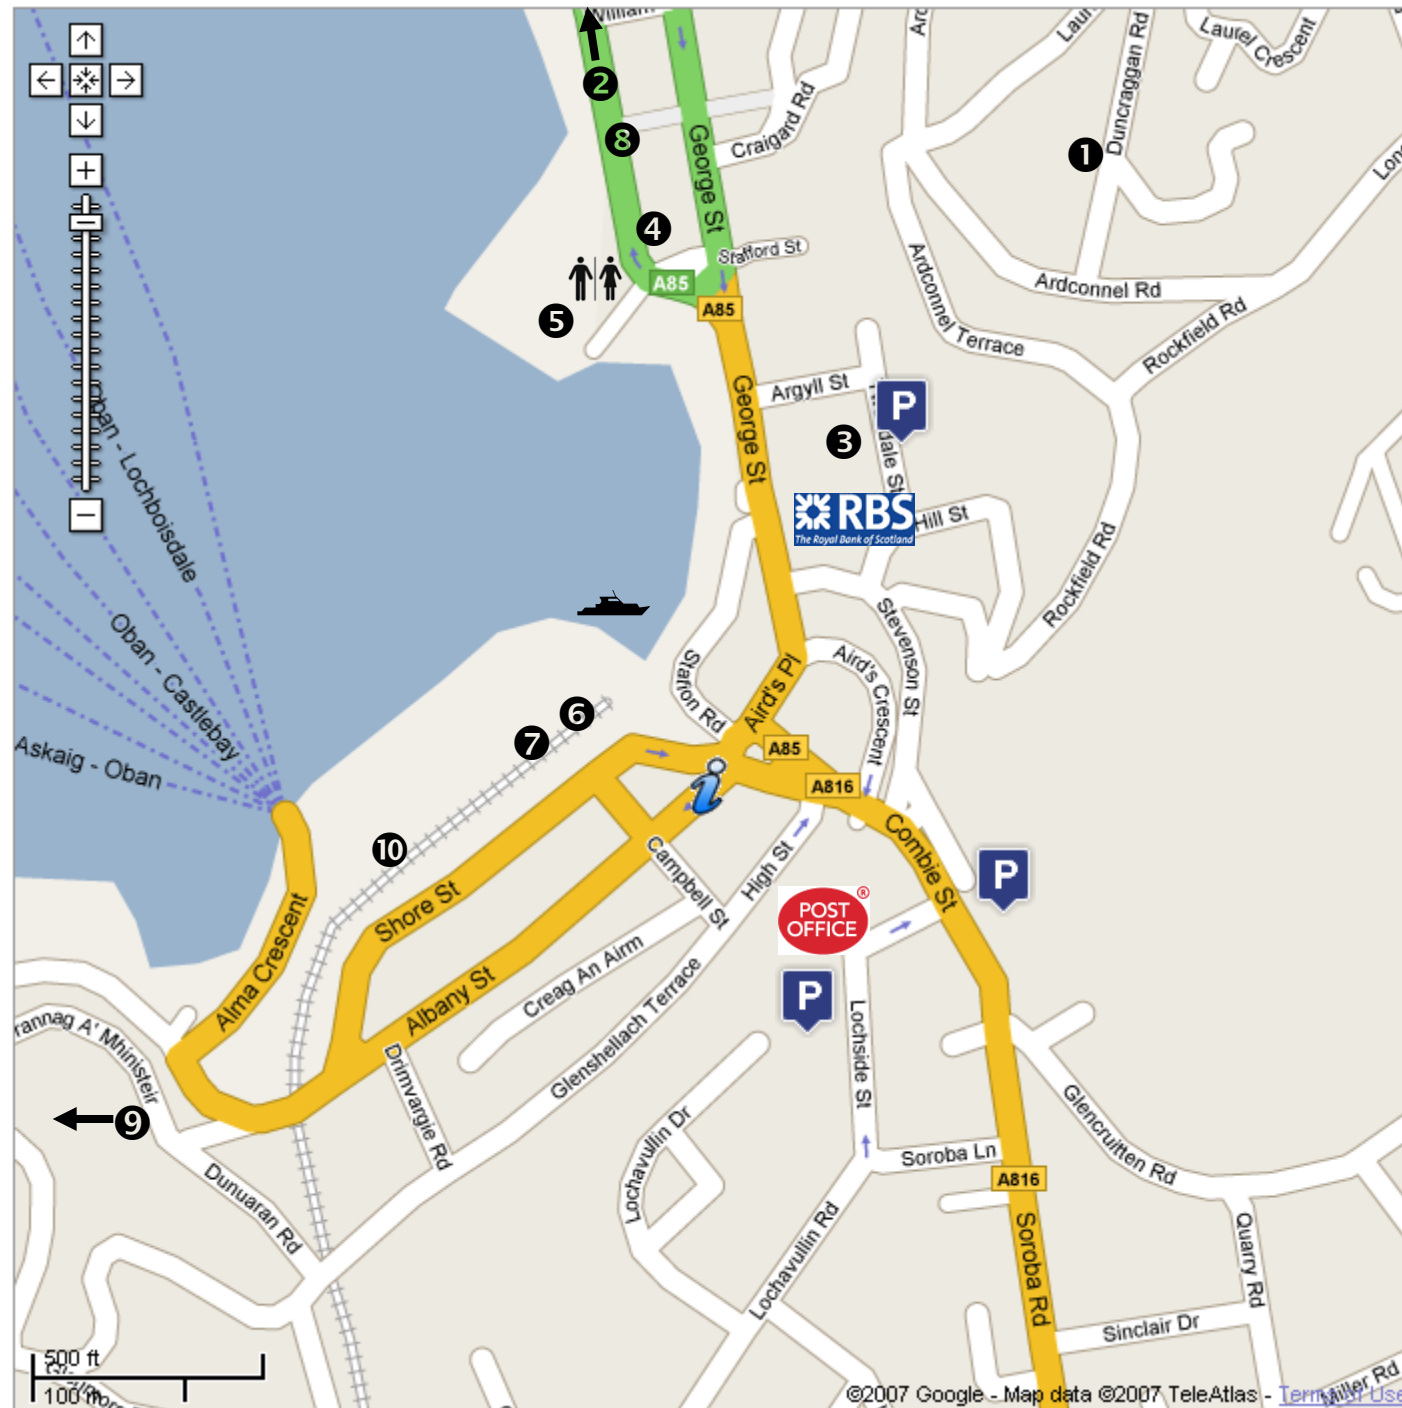

Inverness City Centre

 **Tourist Information**
Castle Wynd

 **Car parking**

- 1 Inverness Castle
- 2 Ramada Hotel
- 3 Eastgate Shopping Centre
- 4 Eden Court Theatre
- 5 St Andrews Cathedral
- 6 Hootanany Ceilidh Bar
- 7 Rocpool Restaurant
- 8 Museum & Art Gallery
- 9 Town House
- 10 Loch Ness

 **Public Toilets**

 **Post Office**

 **Marks and Spencer**

 **RBS bank**

Portree Town Centre

 **Tourist Information**
Bayfield Road

 **Car parking**

- ❶ Harbour
- ❷ The Lump
- ❸ Royal Hotel
- ❹ Skye Gathering Hall
- ❺ An Tuireann Arts Centre & Café
- ❻ Cuillin Hills Hotel
- ❼ Harbour View Fish Restaurant
- ❽ The Granary Bakery
- ❾ The Lower Deck Restaurant
- ❿ Sea Breezes Restaurant

 Public Toilets

 Boat trips

 Post Office

 RBS bank
The Royal Bank of Scotland

Oban Town Centre

 **Tourist Information**
Argyll Square

 **Car parking**

- ❶ McCaig's Tower
- ❷ St Columba's Cathedral
- ❸ Oban Distillery
- ❹ Museum
- ❺ Ee Usk Fish Restⁿ
- ❻ Waterfront Fish Restⁿ
- ❼ Green Hut Fish Stall
- ❽ Oban Chocolate Co
- ❾ Pulpit Rock Viewpoint
- ❿ Ferry Terminal

 Public Toilets

 Boat Trips

 **POST OFFICE**
Post Office
(inside Tesco's)

 **RBS** bank
The Royal Bank of Scotland

Fort William Town Centre

 **Tourist Information**
High Street

 **Car parking**

-  1 Town Pier
-  2 Railway Station & The Jacobite Train
-  3 Ben Nevis Distillery
-  4 West Highland Museum
-  5 Crannog Fish Restⁿ
-  6 Lime Tree Restⁿ
-  8 Inverlochy Castle
-  9 Neptune's Staircase